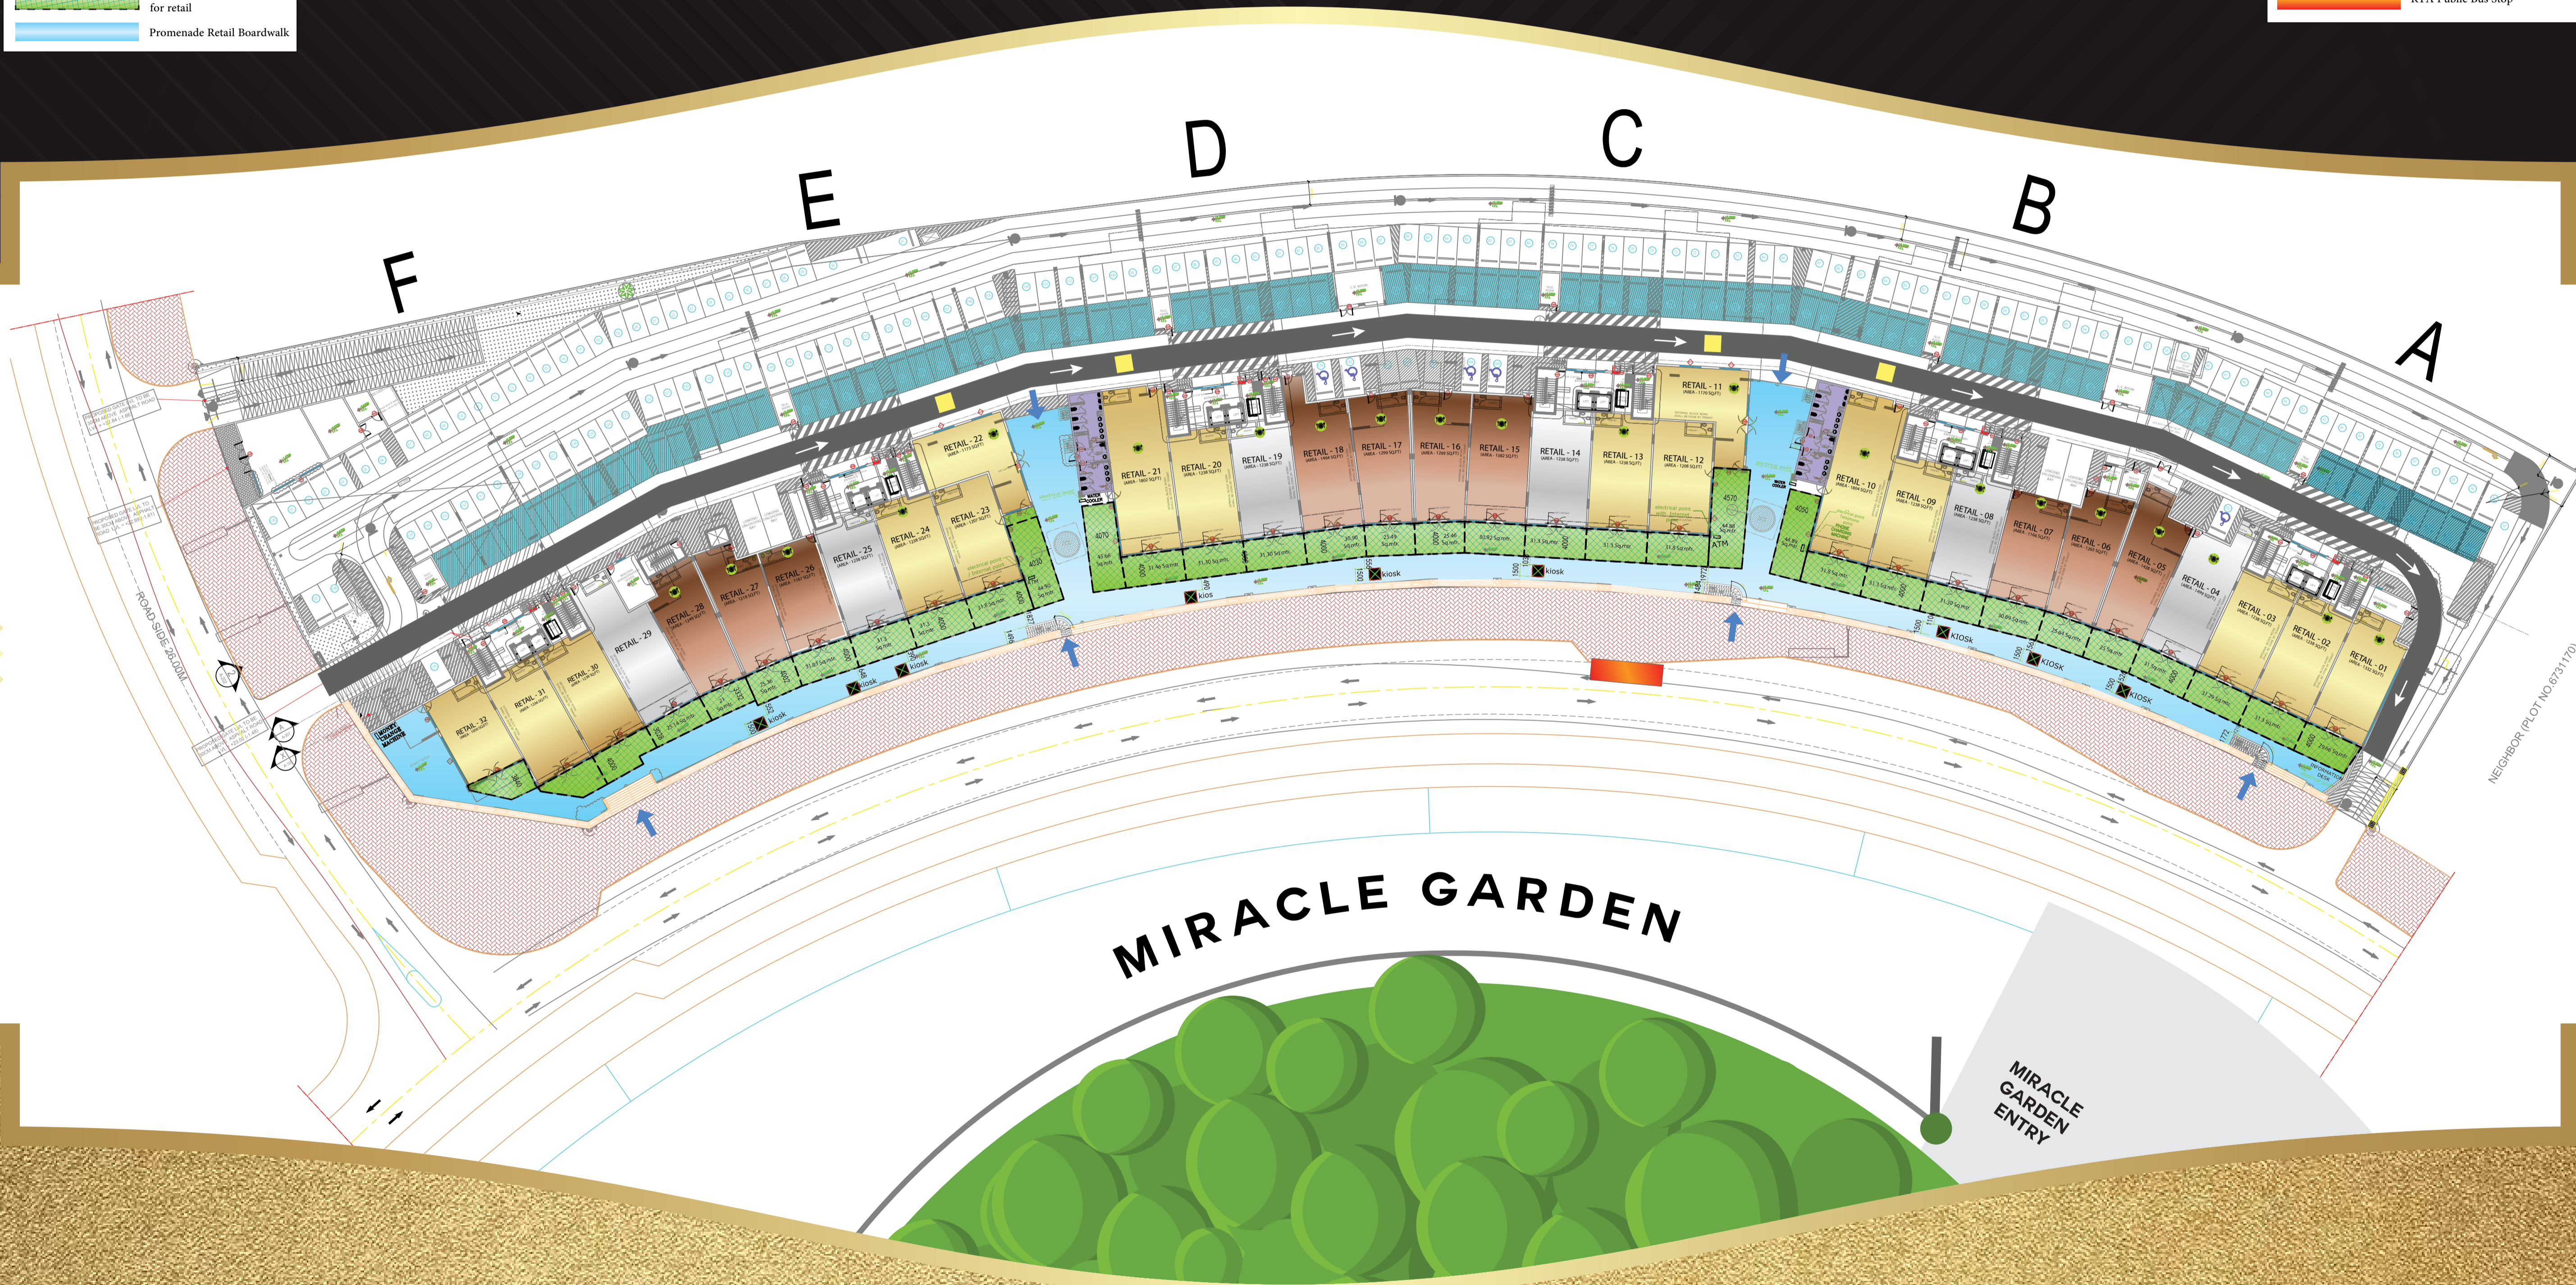

A ONCE IN A LIFETIME RETAIL OPPORTUNITY

THE PROMENADE
BY VINCITORE

FLOOR PLAN

— AN EXCLUSIVE —
ROYAL OUTDOOR RETAIL EXPERIENCE IN
THE HEART OF NEW DUBAI!

THE PROMENADE

BY VINCITORE

Vincitore Promenade Retail Unit Categories

	Super Premium
	Premium
	Regular
	Retail Drive
	Arcade Wall (11 mtr. Hight)
	Exclusive use outdoor area for retail
	Promenade Retail Boardwalk

Vincitore Promenade Retail Unit Categories

	Public Washroom & Prayer Room
	Exclusive Drive Through Retail
	Dedicate Retail Parking (100+)
	Dedicated Retail Entry
	Dedicated Access from Road
	RTA Public Bus Stop